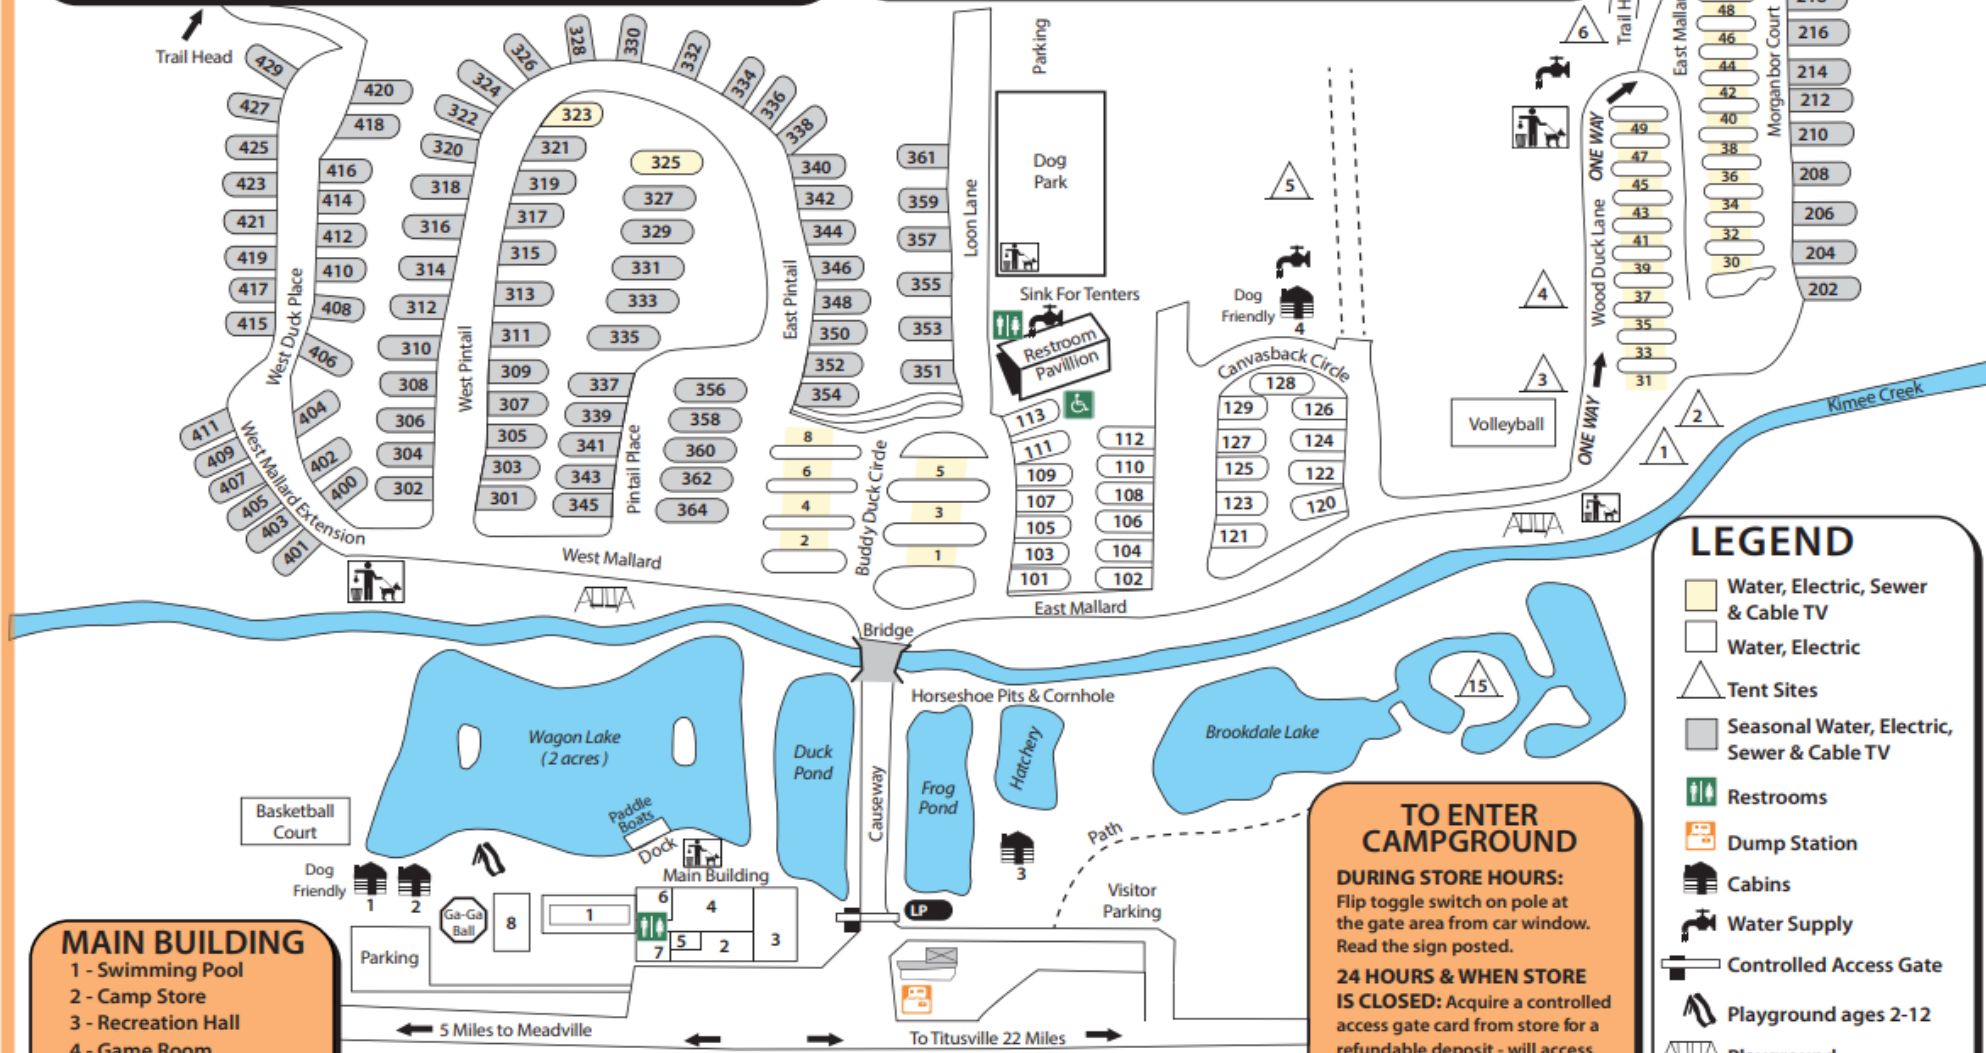

FISHING!
5 Ponds of Fun!
 Enjoy catch & release fishing in
 our five ponds!
 No PA fishing license required.

STORE HOURS
 Peak Season
 Mon - Thurs..... 9am - 7pm
 Fri & Sat..... 9am - 9pm
 Sun..... 9am - 5pm
 Off Season Hours
 Mon - Thurs..... 9am - 6pm
 Fri & Sat..... 9am - 8pm
 Sun..... 9am - 4pm

FREE
WiFi
 Go to KOA Hotspot.
 No code
 No fees!

- MAIN BUILDING**
- 1 - Swimming Pool
 - 2 - Camp Store
 - 3 - Recreation Hall
 - 4 - Game Room
 - 5 - Laundry Room
 - 6 - Women's Restroom
 - 7 - Men's Restroom
 - 8 - Jumping Pillow

EMERGENCY: Dial 911 First
Then Call 814-789-3251 for help!

TO ENTER CAMPGROUND
DURING STORE HOURS:
 Flip toggle switch on pole at the gate area from car window. Read the sign posted.
24 HOURS & WHEN STORE IS CLOSED: Acquire a controlled access gate card from store for a refundable deposit - will access one vehicle only.
TO EXIT CAMPGROUND:
 Gate will open automatically 24 hours a day.

LEGEND

- Water, Electric, Sewer & Cable TV
- Water, Electric
- Tent Sites
- Seasonal Water, Electric, Sewer & Cable TV
- Restrooms
- Dump Station
- Cabins
- Water Supply
- Controlled Access Gate
- Playground ages 2-12
- Playground
- Dumpster
- Pet Waste Station